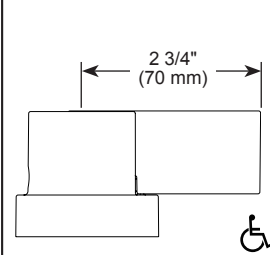

HL6632-▲ Lever Handle

HL6639-▲ Wire Handle