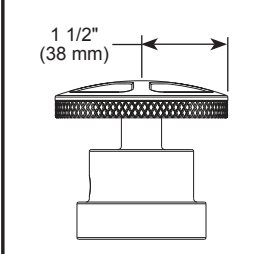

HW6632-▲ Wheel Handle

RP72604 Available Extension Kit

*Depending on the location of valve within the wall and wall thickness an optional extension kit (RP72604) can provide an additional 1 3/4" of wall thickness.