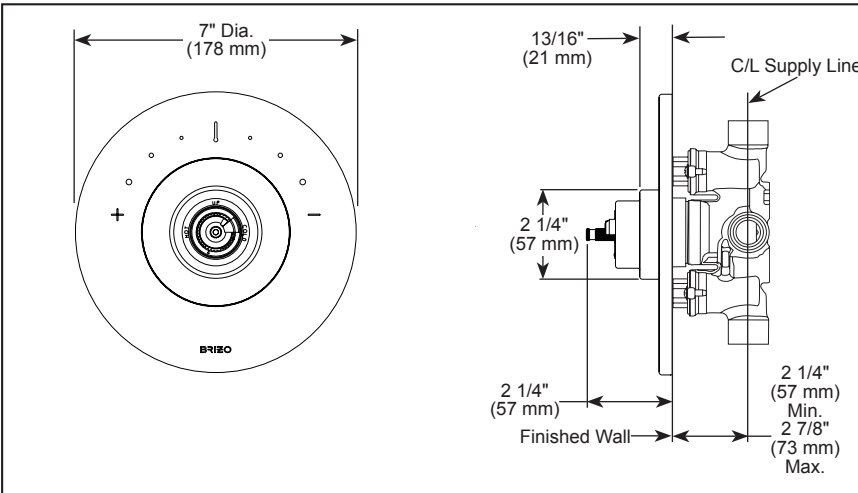

HL6633-▲ T-Lever Handle

HL6634-▲ Industrial Lever Handle

COMPLIES WITH:

- ASME A112.18.1 / CSA B125.1
- ASSE 1016 / ASME A112.1016 / CSA B125.16
- ICC/ANSI A117.1

HL6632-▲ Lever Handle