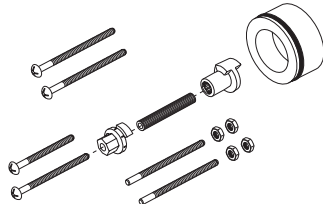

BRIZO®

SENSORI® THERMOSTATIC VALVE TRIM

- Litze® Collection
- Thermostatic Control Trim

FEATURES:

- Sensori® thermostatic control

STANDARD SPECIFICATIONS:

- Must also order R35000-WS rough valve body
- Includes Sensori® thermostatic cartridge
- Thermostatic wax element maintains the outlet temp to +/- 3.6° F
- Handle controls temperature only; must be used with one or more Sensori® volume controls
- Field adjustable to limit rotation into hot water zone
- All parts are replaceable from the front of the valve
- Adjusts for up to 5/8" wall thickness. Optional extension kit (RP72604) available.

COMPLIES WITH:

- ASME A112.18.1 / CSA B125.1
- ASSE 1016 / ASME A112.1016 / CSA B125.16
-  ICC/ANSI A117.1

HL6632-▲ Lever Handle

HL6633-▲ T-Lever Handle

HL6634-▲ Industrial Lever Handle

HL6639-▲ Wire Handle

HW6632-▲ Wheel Handle

RP72604 Available Extension Kit

*Depending on the location of valve within the wall and wall thickness an optional extension kit (RP72604) can provide an additional 1 3/4" of wall thickness.