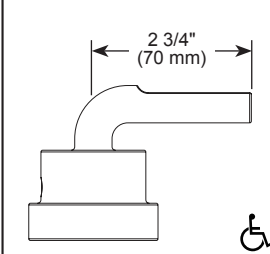

HW6632-▲ Wheel Handle

RP72604 Available Extension Kit

*Depending on the location of valve within the wall and wall thickness an optional extension kit (RP72604) can provide an additional 1 3/4" of wall thickness.